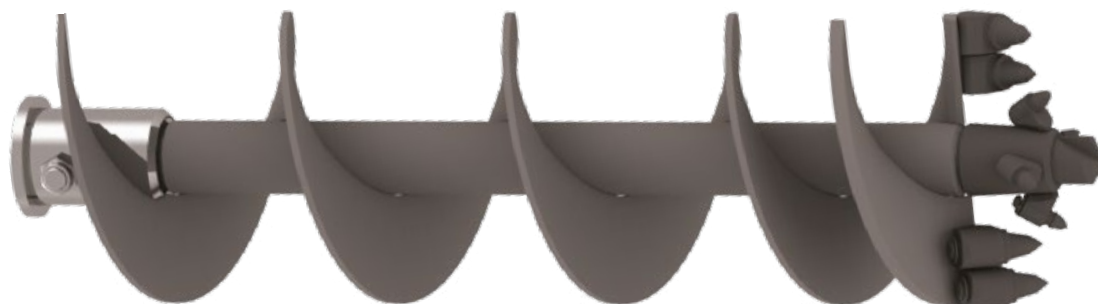

MIXED ROCK BIT

SPITZE FÜR GEMISCHTE/STEINIGE BÖDEN

SCHLÜSSEL	50	50	50	70	70	70
MODEL	M1	M2	M3	M4	M5	M6
SIZE	1000mm	1000mm	1000mm	1000mm	1000mm	1000mm
100 (mm)	✓	✓	✓			
150 (mm)	✓	✓	✓	✓	✓	✓
200 (mm)	✓	✓	✓	✓	✓	✓
250 (mm)	✓	✓	✓	✓	✓	✓
300 (mm)	✓	✓	✓	✓	✓	✓
350 (mm)	✓	✓	✓	✓	✓	✓
400 (mm)		✓	✓	✓	✓	✓
450 (mm)		✓	✓	✓	✓	✓
500 (mm)		✓	✓	✓	✓	✓
600 (mm)			✓	✓	✓	✓
SIZE	2000mm	2000mm	2000mm	2000mm	2000mm	2000mm
100 (mm)	✓	✓	✓			
150 (mm)	✓	✓	✓	✓	✓	✓
200 (mm)	✓	✓	✓	✓	✓	✓
250 (mm)	✓	✓	✓	✓	✓	✓
300 (mm)	✓	✓	✓	✓	✓	✓
350 (mm)	✓	✓	✓	✓	✓	✓
400 (mm)		✓	✓	✓	✓	✓
450 (mm)		✓	✓	✓	✓	✓
500 (mm)		✓	✓	✓	✓	✓
600 (mm)			✓	✓	✓	✓