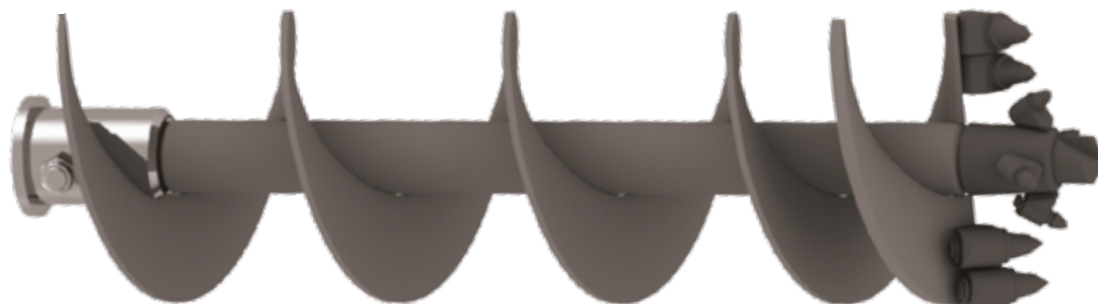

# MIXED ROCK BIT

## MIXED ROCK BIT

WRENCH	50	50	50	70	70	70
MODEL	M1	M2	M3	M4	M5	M6
SIZE	1000mm	1000mm	1000mm	1000mm	1000mm	1000mm
100 (mm)	✓	✓	✓			
150 (mm)	✓	✓	✓	✓	✓	✓
200 (mm)	✓	✓	✓	✓	✓	✓
250 (mm)	✓	✓	✓	✓	✓	✓
300 (mm)	✓	✓	✓	✓	✓	✓
350 (mm)	✓	✓	✓	✓	✓	✓
400 (mm)		✓	✓	✓	✓	✓
450 (mm)		✓	✓	✓	✓	✓
500 (mm)		✓	✓	✓	✓	✓
600 (mm)			✓	✓	✓	✓
SIZE	2000mm	2000mm	2000mm	2000mm	2000mm	2000mm
100 (mm)	✓	✓	✓			
150 (mm)	✓	✓	✓	✓	✓	✓
200 (mm)	✓	✓	✓	✓	✓	✓
250 (mm)	✓	✓	✓	✓	✓	✓
300 (mm)	✓	✓	✓	✓	✓	✓
350 (mm)	✓	✓	✓	✓	✓	✓
400 (mm)		✓	✓	✓	✓	✓
450 (mm)		✓	✓	✓	✓	✓
500 (mm)		✓	✓	✓	✓	✓
600 (mm)			✓	✓	✓	✓