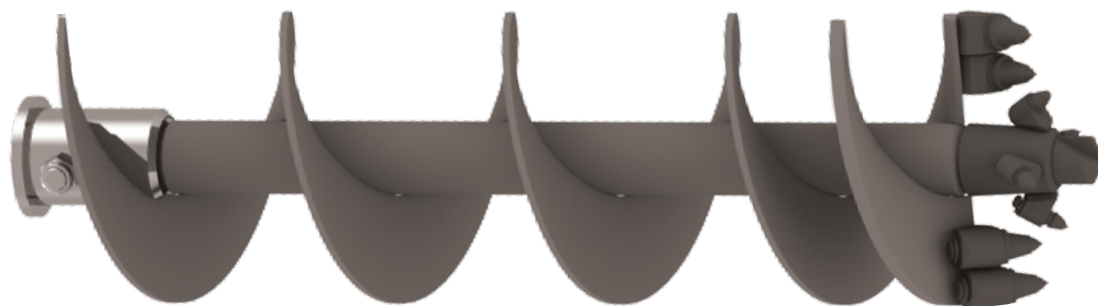

MIXED ROCK BIT

PUNTA MISTO ROCCIA

CHIAVE	50	50	50	70	70	70
MODEL	M1	M2	M3	M4	M5	M6
LUNGHEZZA / SIZE	1000mm	1000mm	1000mm	1000mm	1000mm	1000mm
100 (mm)	✓	✓	✓			
150 (mm)	✓	✓	✓	✓	✓	✓
200 (mm)	✓	✓	✓	✓	✓	✓
250 (mm)	✓	✓	✓	✓	✓	✓
300 (mm)	✓	✓	✓	✓	✓	✓
350 (mm)	✓	✓	✓	✓	✓	✓
400 (mm)		✓	✓	✓	✓	✓
450 (mm)		✓	✓	✓	✓	✓
500 (mm)		✓	✓	✓	✓	✓
600 (mm)			✓	✓	✓	✓
LUNGHEZZA / SIZE	2000mm	2000mm	2000mm	2000mm	2000mm	2000mm
100 (mm)	✓	✓	✓			
150 (mm)	✓	✓	✓	✓	✓	✓
200 (mm)	✓	✓	✓	✓	✓	✓
250 (mm)	✓	✓	✓	✓	✓	✓
300 (mm)	✓	✓	✓	✓	✓	✓
350 (mm)	✓	✓	✓	✓	✓	✓
400 (mm)		✓	✓	✓	✓	✓
450 (mm)		✓	✓	✓	✓	✓
500 (mm)		✓	✓	✓	✓	✓
600 (mm)			✓	✓	✓	✓