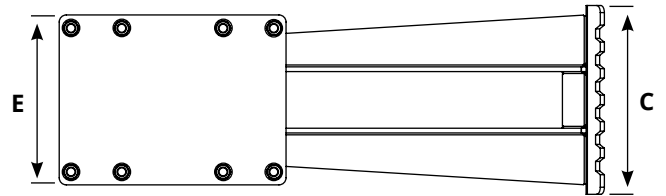

## FOOT FOR TORNADO

- › The foot mounted on the Tornado is essential as support for maneuvering with the spider excavator

Model	A mm	B mm	C mm	D mm	Kg.	Model
TORNADO SUPPORT FOOT	254	1155	400	365	100	TORNADO 600 TORNADO 600 PLUS