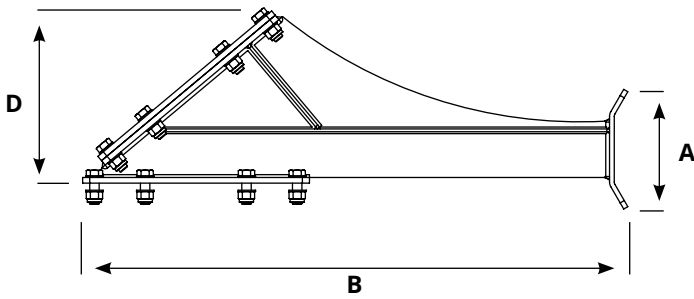

# TORNADO SUPPORT FOOT

## FOOT FOR TORNADO

- › The foot mounted on the Tornado is essential as support for maneuvering with the spider excavator

Model	A mm	B mm	C mm	D mm	Kg.	Model
TORNADO SUPPORT FOOT	254	1155	400	365	100	TORNADO 600 TORNADO 600 PLUS